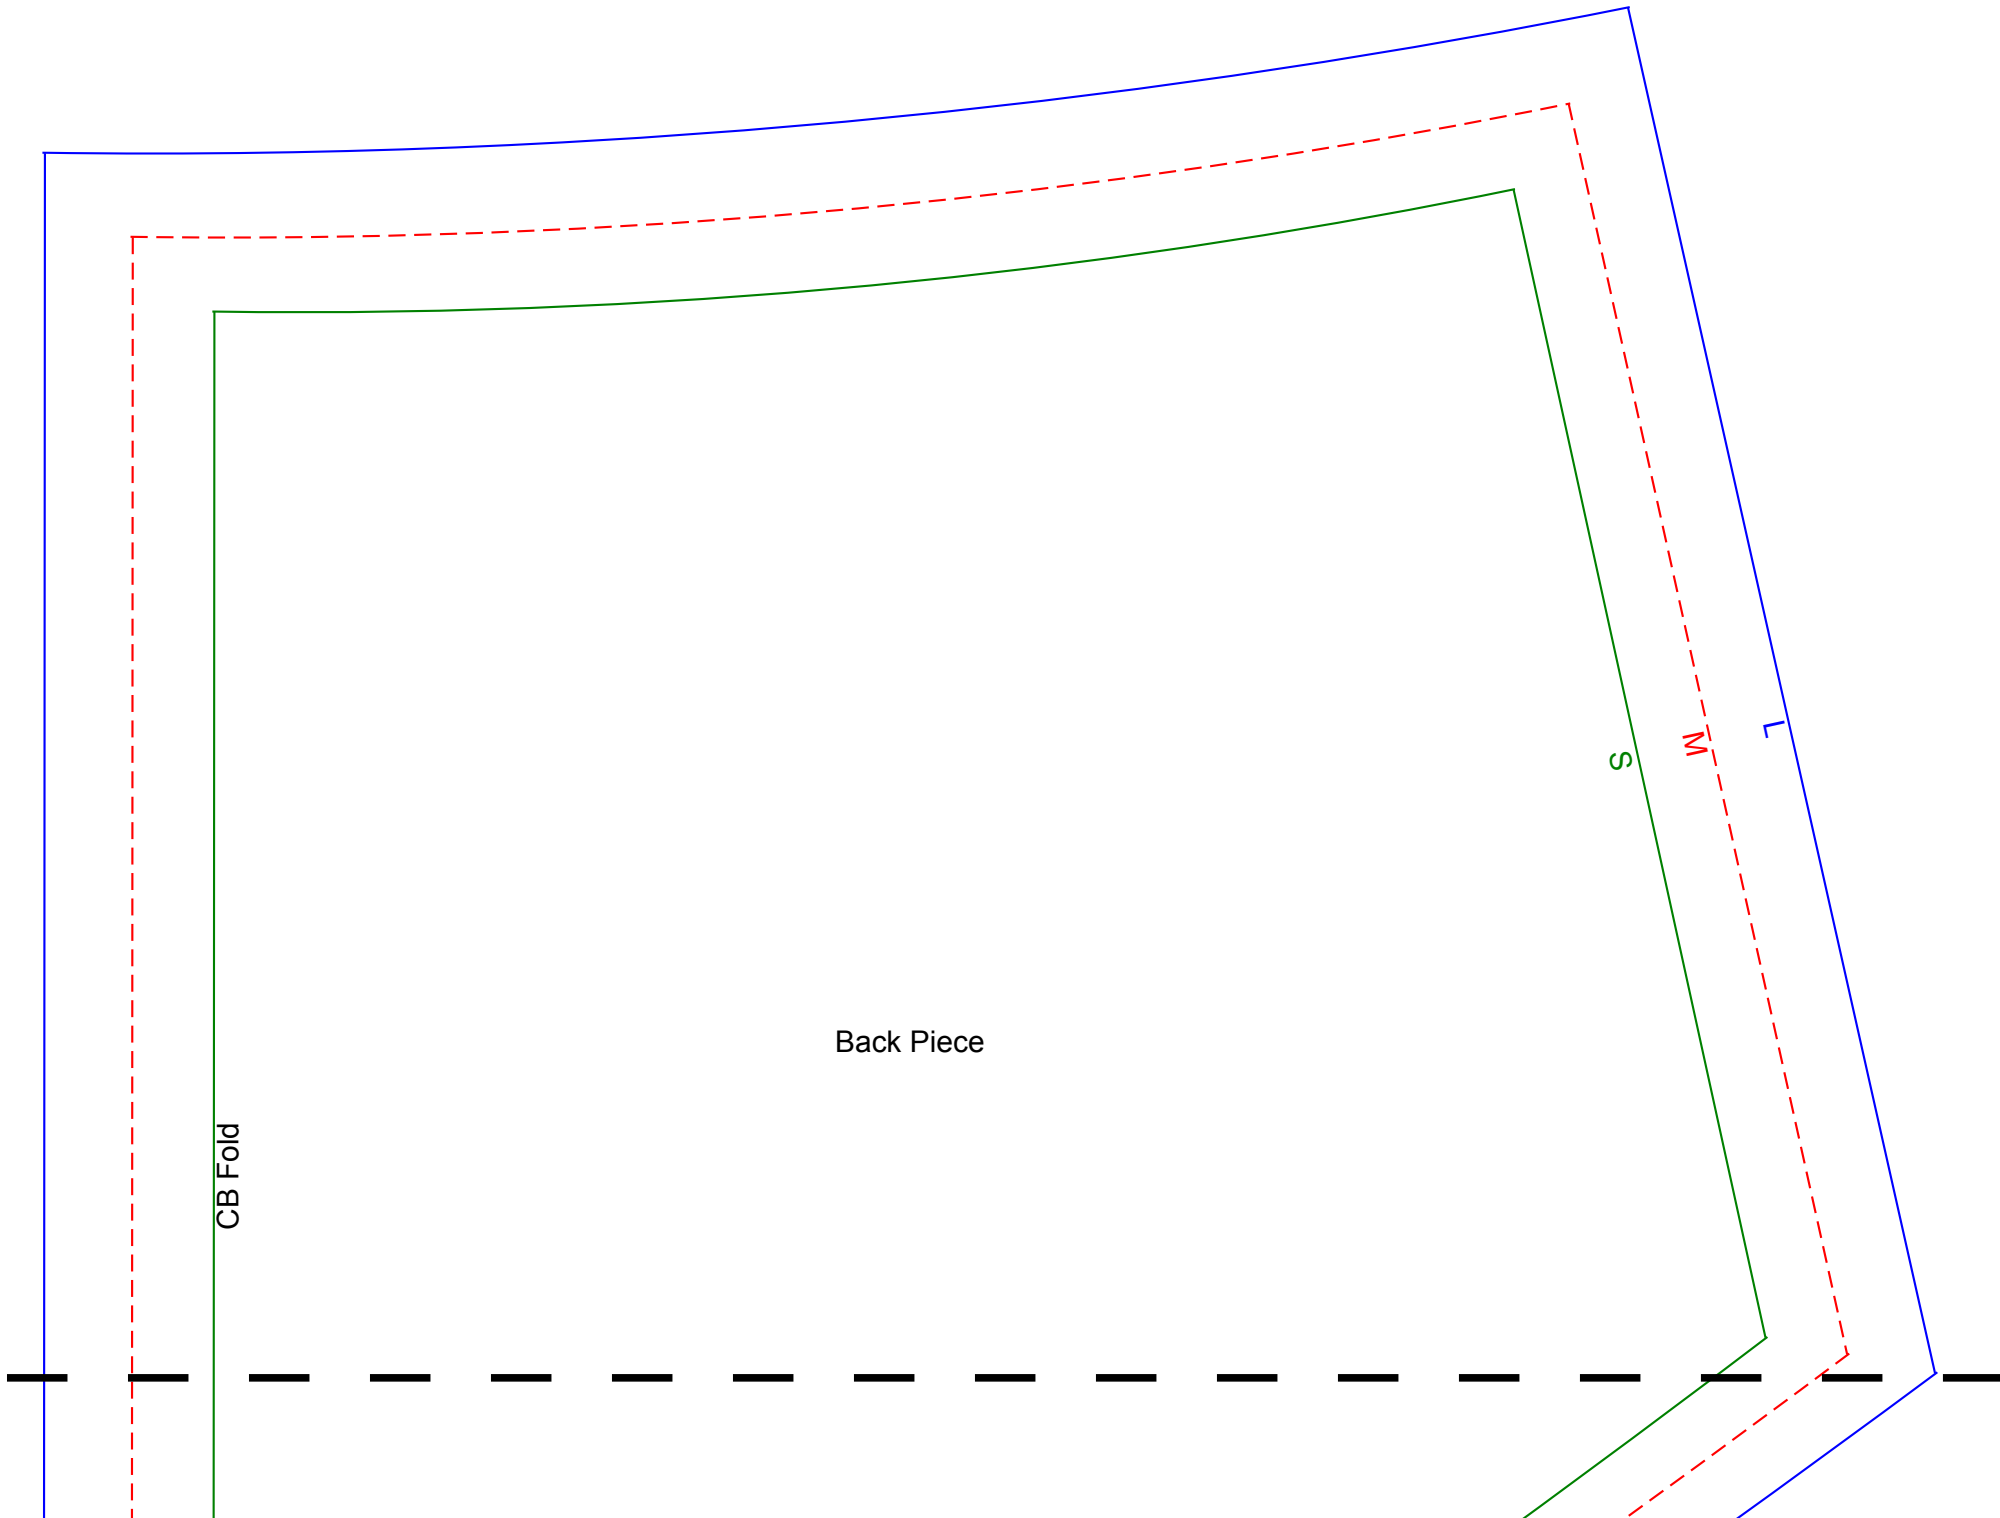

Hipster pattern sizes S, M, L

Front Piece

www.makebra.com

Back Piece

CB Fold

S

M

L

Lining

CF Fold